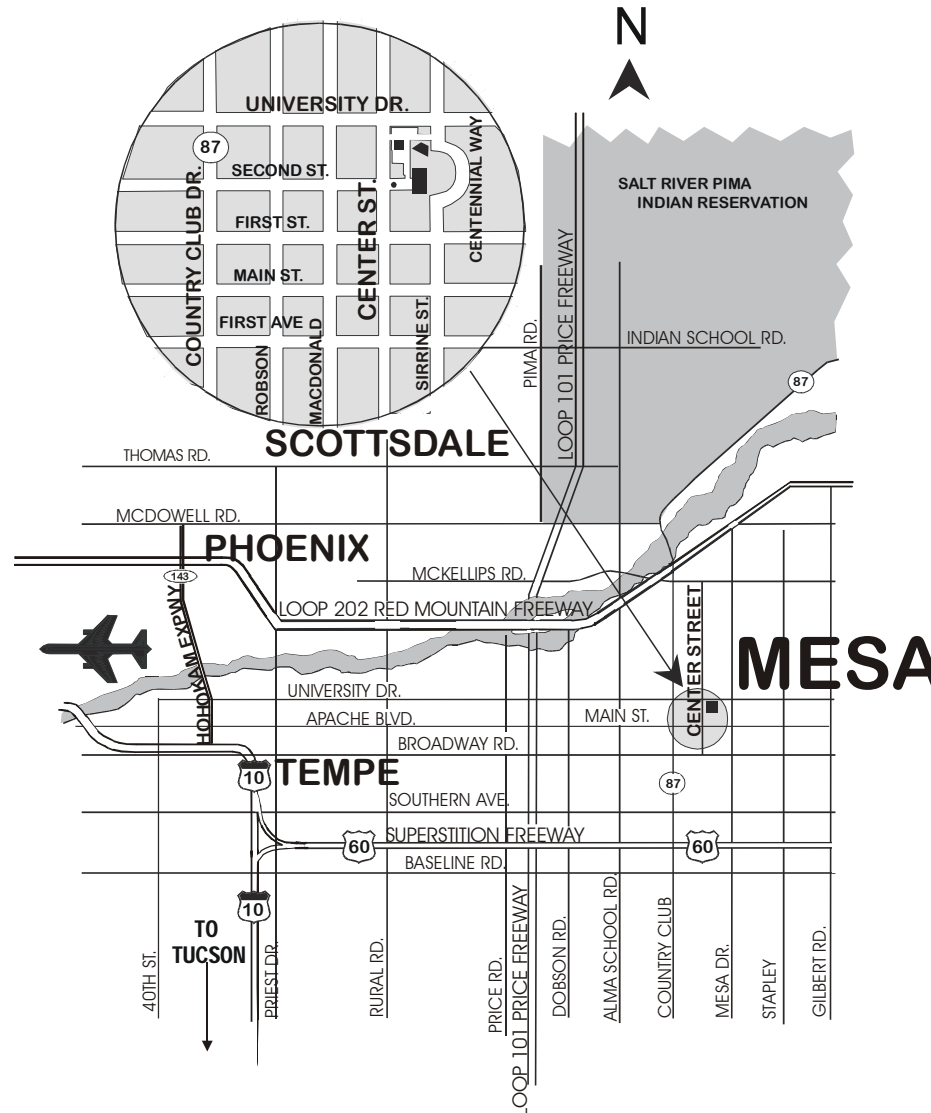

Directions to Mesa Convention Center and Mesa Amphitheatre

**We are located on the southeast corner of
University Drive and Center Street**

From the North-

I-17 South to I-10 East
I-10 East to the 202 Loop East
202 Loop East to Country Club
Country Club South to University, turn left
University East to Center, turn right
We are immediately on your left.

From Central Phoenix-

I-10 East to the 202 Loop East
202 Loop East to Country Club
Country Club South to University, turn left
University East to Center, turn right
We are immediately on your left.

From the East-

US 60 West towards Mesa
(the Superstition Freeway)
To Country Club, turn right
Country Club North to University, turn right
University East to Center, turn right
We are immediately on your left.

From the Northeast-

101 Loop South to 202 Loop East
202 Loop East to Country Club
Country Club South to University
University East to Center, turn right
We are immediately on your left.

From Tucson-

I-10 West to US 60 East towards
Mesa, Tempe, Apache Junction
(the Superstition Freeway)
US 60 East to the Country Club exit,
turn left onto Country Club
Country Club North to University,
turn right
University East to Center, turn right
We are immediately on your left.

From Payson-

Highway 87 South (it will become
Country Club in Mesa),
Country Club South to University,
turn left
University East to Center, turn right
We are immediately on your left.

Mesa Convention Center

263 N. Center Street
Mesa, Arizona 85201
(480) 644-2178

www.MesaConventionCenter.com
www.MesaAmp.com